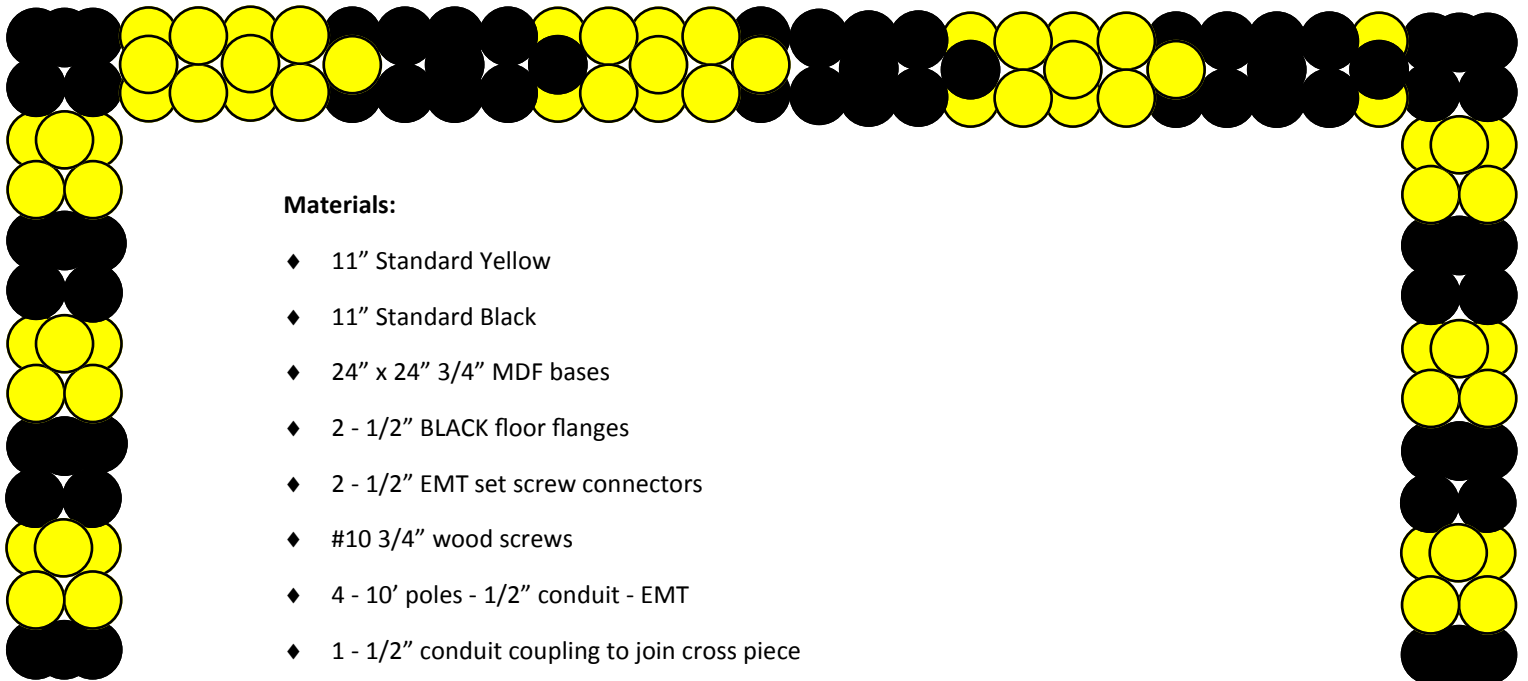

Facebook - www.facebook.com/BALLOONSandPartyMagazine

www.twitter.com/balloonexpert

201-441-4224

Registration Desk - Traffic Cones - 2 cones

Continued...

Entrance - top of steps at escalator

Materials:

- ◆ 11" Standard Yellow
- ◆ 11" Standard Black
- ◆ 24" x 24" 3/4" MDF bases
- ◆ 2 - 1/2" BLACK floor flanges
- ◆ 2 - 1/2" EMT set screw connectors
- ◆ #10 3/4" wood screws
- ◆ 4 - 10' poles - 1/2" conduit - EMT
- ◆ 1 - 1/2" conduit coupling to join cross piece
- ◆ 2 - 1/2" EMT right angle couplings