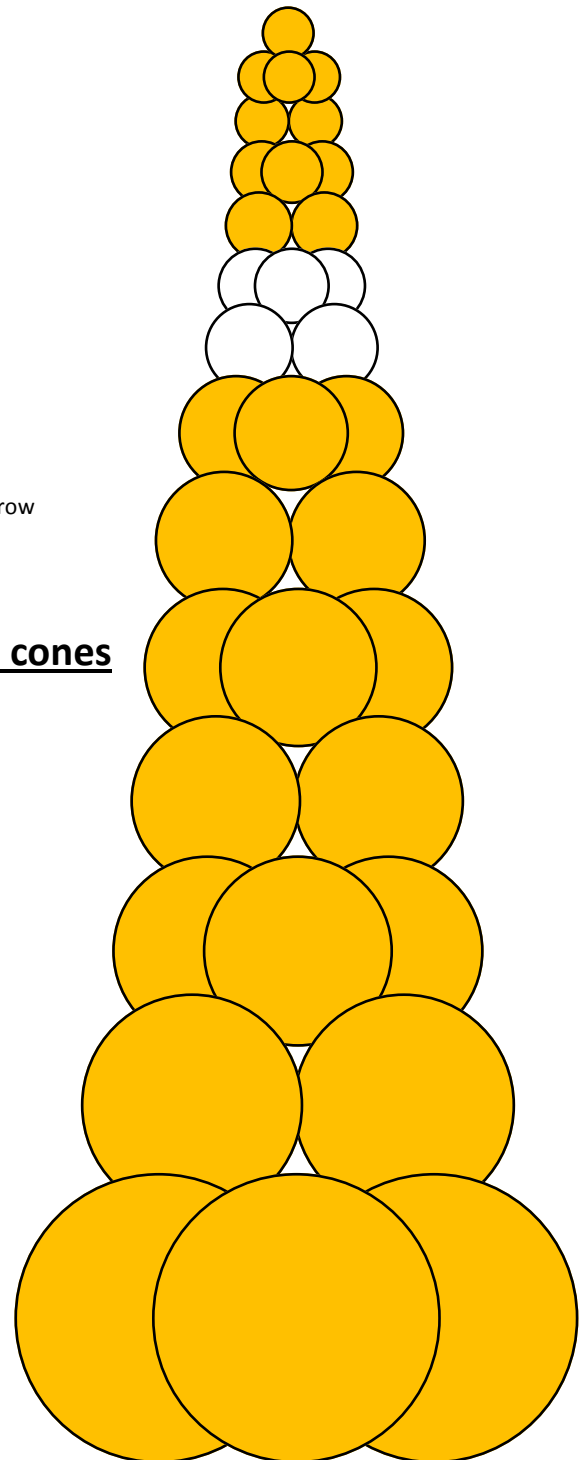

Caution tape

Inflation:

- Graduated times
- Starting at 6 seconds and dropping by 1/2 second each row