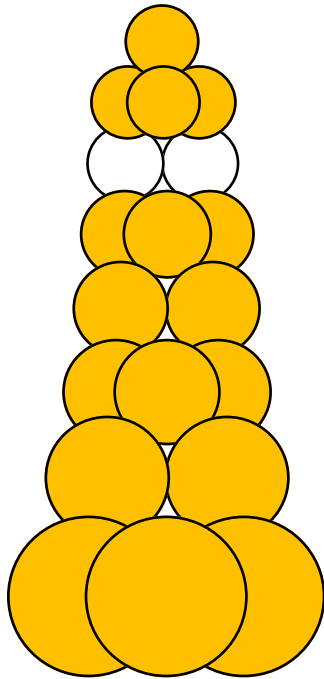

Inflation:

- ⇒ 11" = 3 seconds clusters of 4 balloons
- ⇒ 9" = 2 seconds clusters of 4 balloons
- ⇒ Foils all nitrogen or air-filled

Pre-Function Ceiling "Caution" Bars - 5 bars

Materials:

- ◆ 5" Standard Yellow
- ◆ 5" Standard Black
- ◆ Mag Movers + Mag pole
- ◆ Fishing Line (25lb test)
- ◆ 5 - 5' poles - 1/2" conduit - EMT

Inflation:

- ⇒ 5" = 1 second (with adapter on) clusters of 4 balloons

Pre-Function Graduated Columns - 4 columns

Materials:

- ◆ 11" Standard Lime
- ◆ 9" Standard Lime
- ◆ 5" Standard Lime
- ◆ 260's Standard Purple as "bow" and topper
- ◆ 4 - 16" x 16" 3/4" MDF bases
- ◆ 4 - 1/2" BLACK floor flanges
- ◆ 4 - 1/2" EMT set screw connectors
- ◆ #10 3/4" wood screws
- ◆ 4 - 6' poles - 1/2" conduit - EMT

Inflation:

- ⇒ Graduated times
- ⇒ Starting at 4 seconds and dropping by 1/2 second each row
- ⇒ Clusters of 5 balloons each row

Pre-Function Square Pack Columns - 4 columns

Materials:

- ◆ 11" Green Rainbow Super Agate
- ◆ 11" Yellow Rainbow Super Agate
- ◆ 20 - 350's Standard Black topper
- ◆ 321Q Black, Yellow, Lime
- ◆ 4 - 12" x 12" 3/4" MDF bases
- ◆ 4 - 1/2" BLACK floor flanges
- ◆ 4 - 1/2" EMT set screw connectors
- ◆ #10 3/4" wood screws
- ◆ 4 - 6' poles - 1/2" conduit - EMT

Inflation:

- ⇒ Green = 3 seconds
- ⇒ Yellow = 2 seconds

Pre-Function and/or Stage Area - Traffic Cones - 10 cones

Materials:

- ◆ 11" Standard Orange
- ◆ 9" Standard Orange
- ◆ 5" Standard Orange
- ◆ 5" Standard White
- ◆ 10 - 12" x 12" 3/4" MDF bases
- ◆ 10 - 1/2" BLACK floor flanges
- ◆ 10 - 1/2" EMT set screw connectors
- ◆ #10 3/4" wood screws
- ◆ 10 - 4' poles - 1/2" conduit - EMT