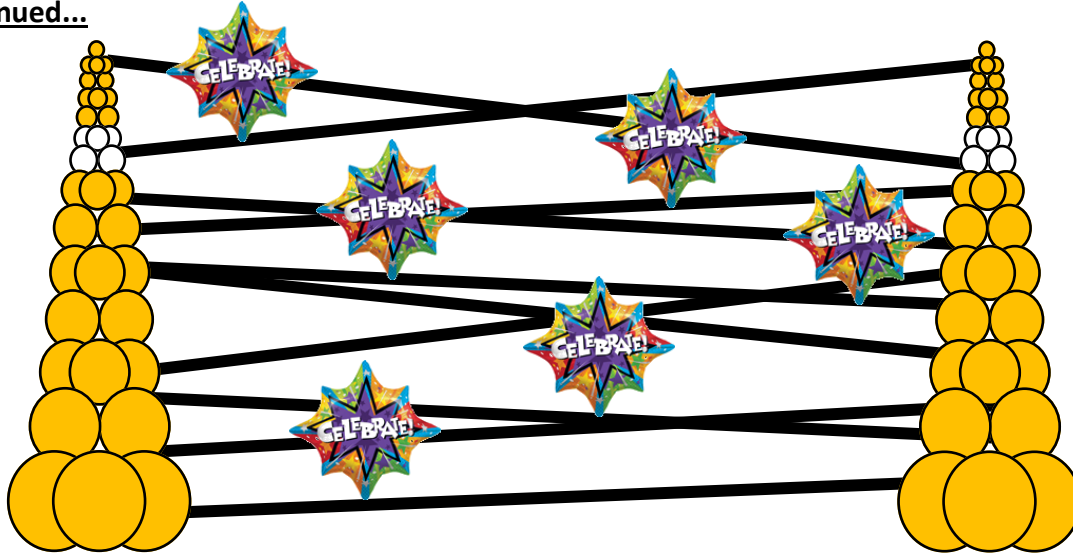

Inflation:

- ⇒ Graduated times - clusters of 5 balloons each row
- ⇒ Starting at 3 seconds and dropping by 1/2 second each row

Registration Desk - Traffic Cones - 2 cones

Materials:

- 16" Standard Orange
- 11" Standard Orange
- 9" Standard Orange
- 5" Standard Orange
- 9" Standard White
- 2 - 24" x 24" 3/4" MDF bases
- 2 - 1/2" BLACK floor flanges
- 2 - 1/2" EMT set screw connectors
- #10 3/4" wood screws
- 2 - 8' poles - 1/2" conduit - EMT

Caution tape

Inflation:

- Graduated times
- Starting at 6 seconds and dropping by 1/2 second each row

Publishers of

BALLOONS & Parties Magazine

Mark Zettler - Publisher

mark@balloonsandparties.com

www.balloonsandparties.com

Facebook - www.facebook.com/BALLOONSandPartyMagazine

www.twitter.com/balloonexpert

201-441-4224

Registration Desk - Traffic Cones - 2 cones

Continued...

Entrance - top of steps at escalator

Materials:

- ◆ 11" Standard Yellow
- ◆ 11" Standard Black
- ◆ 24" x 24" 3/4" MDF bases
- ◆ 2 - 1/2" BLACK floor flanges
- ◆ 2 - 1/2" EMT set screw connectors
- ◆ #10 3/4" wood screws
- ◆ 4 - 10' poles - 1/2" conduit - EMT
- ◆ 1 - 1/2" conduit coupling to join cross piece
- ◆ 2 - 1/2" EMT right angle couplings